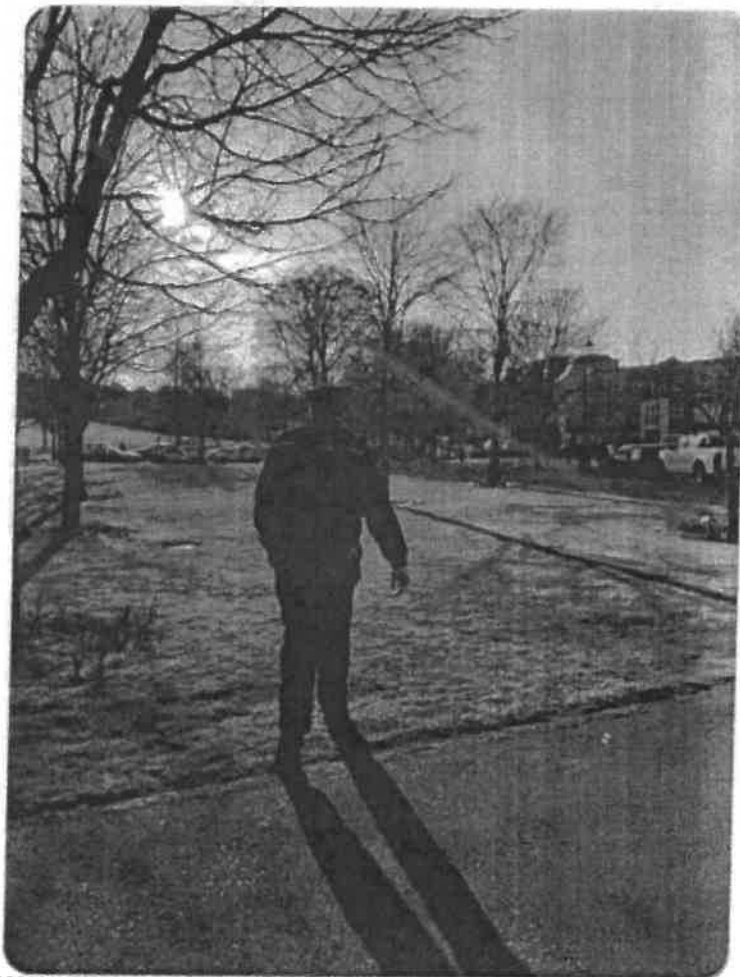

PCSO Digby-Baker and PCSO Lewis are currently on foot patrol in Ingress Park, if you have any queries don't hesitate to stop them and ask.
#KentPolice #StaySafe #LocalOfficer #PatrollingInTheSun TDB

**Kent
Police**