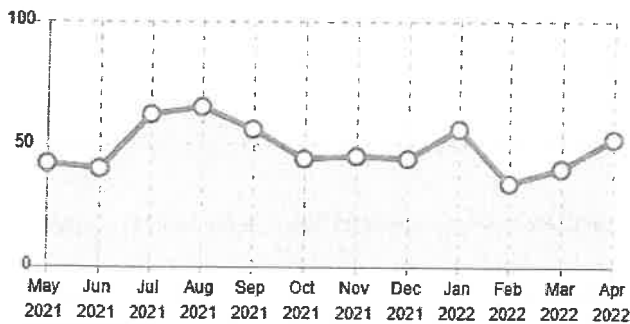

Get crime prevention advice

Crime levels overview

Crime for last year

Crime per Month

View as a list

Crime levels overview

Month	Total	Percentage
May 2021	42	7.2%
Jun 2021	40	6.9%
Jul 2021	62	10.7%
Aug 2021	65	11.2%
Sep 2021	56	9.7%
Oct 2021	44	7.6%
Nov 2021	45	7.8%
Dec 2021	44	7.6%
Jan 2022	56	9.7%
Feb 2022	34	5.9%
Mar 2022	40	6.9%
Apr 2022	52	9%