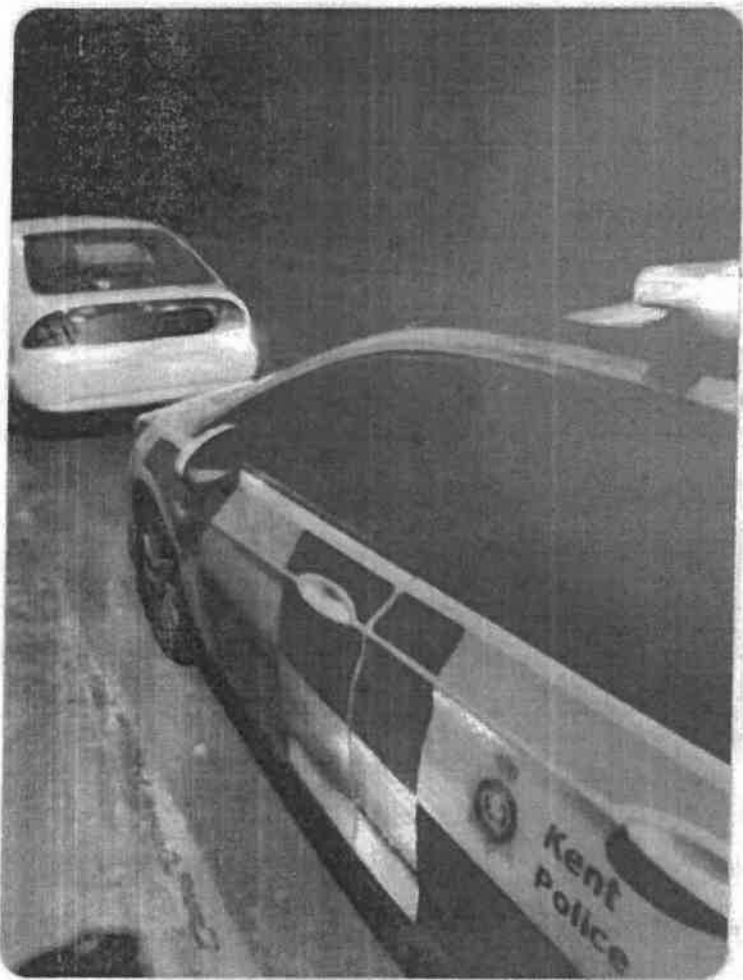

Parish Council monthly update

Kent Police Dartford @KentPoliceDart · 5 Apr ...
#VBCT1 Stopped this vehicle in #Greenhithe after it cut up our marked police vehicle and ran a red light. Upon further investigation, the driver had no insurance. Reported for offences and #VehicleSeized. #DriveInsured CAD 05-1089. ^JC

**Kent
Police**

For more information about policing in your area, visit www.kent.police.uk

To report a non-urgent crime online, visit www.kent.police.uk/contactus