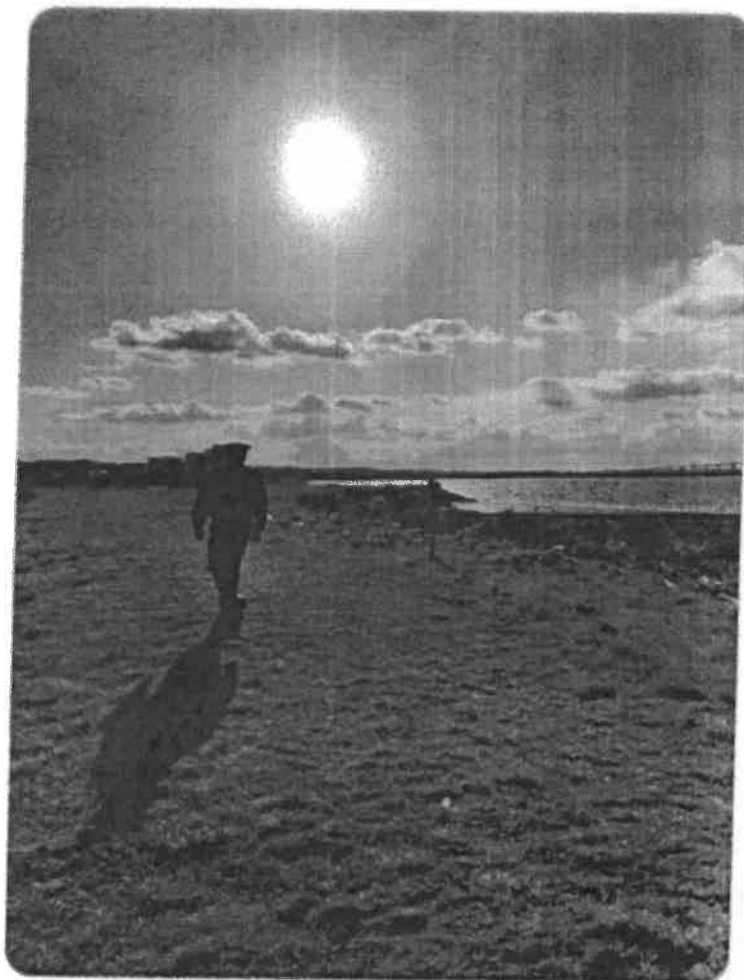

Parish Council monthly update

Kent Police Dartford @KentPoliceDart - 19h

PCSO Digby-Baker and Britchfield have been on foot patrol today on the waterfront in Ingress Park, Greenhithe #KentPolice #StaySafe #CommunityPolicing TDB

**Kent
Police**

For more information about policing in your area,
visit www.kent.police.uk

To report a non-urgent crime online, visit
www.kent.police.uk/contactus