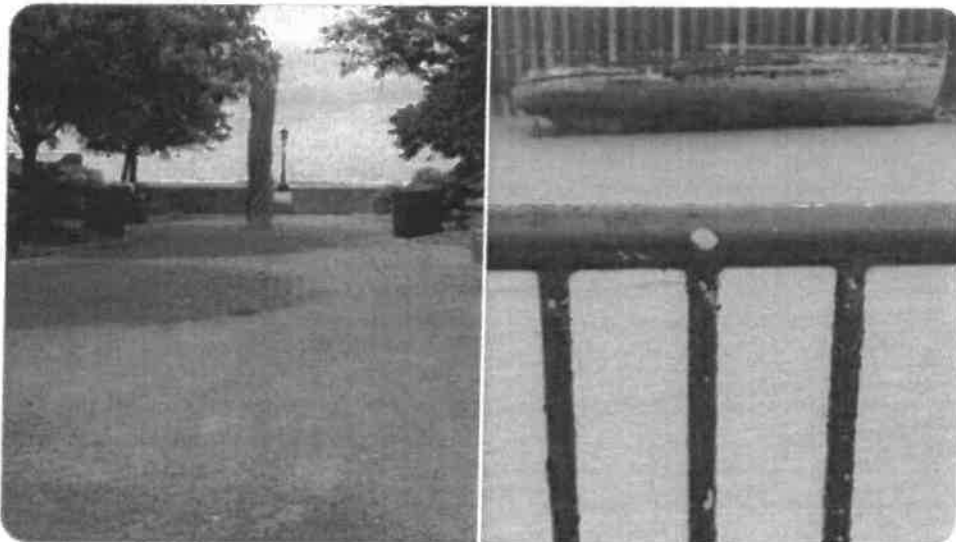

PCSO Mitchell has just walked the footpath from the Heritage Park to Knockhall Road #KeepingDartfordSafe AM

Kent Police Dartford @KentPoliceDart · Jun 9 ...

PCSO Mitchell has been on foot patrol in Greenhithe this afternoon. #CommunityEngagement #KeepingDartfordSafe AM