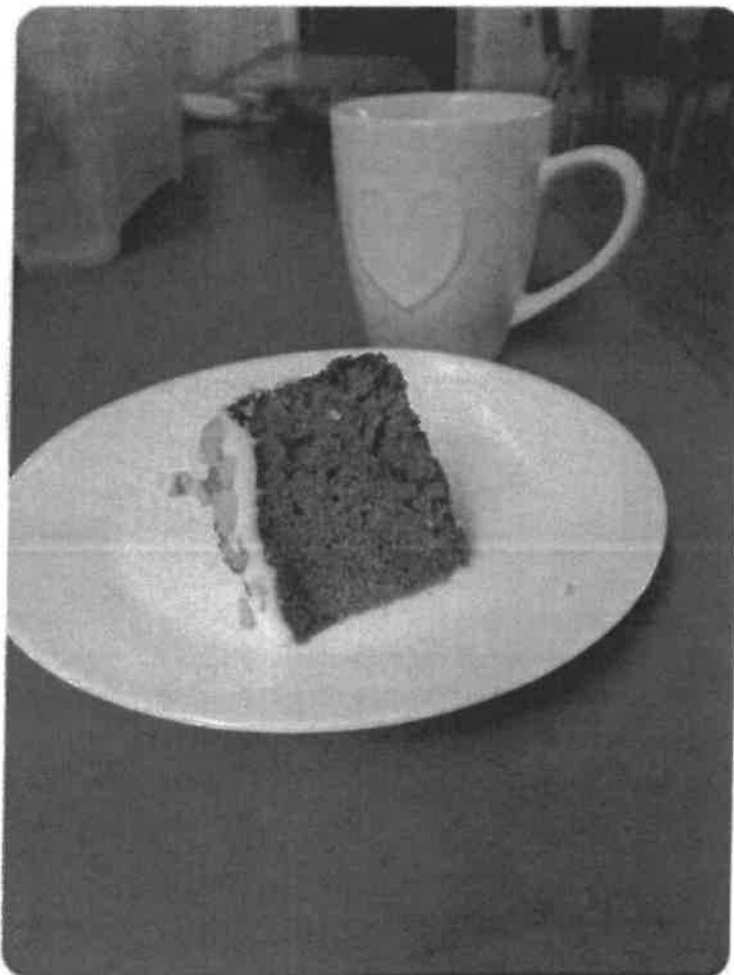

Parish Council monthly update

Kent Police Dartford @KentPoliceDart · Aug 17

PCSO Mitchell has been at The Community Cafe at St. Mary, Greenhithe.

#PublicEngagement #KeepingDartfordSafe AM

**Kent
Police**

For more information about policing in your area,
visit www.kent.police.uk

To report a non-urgent crime online, visit
www.kent.police.uk/contactus