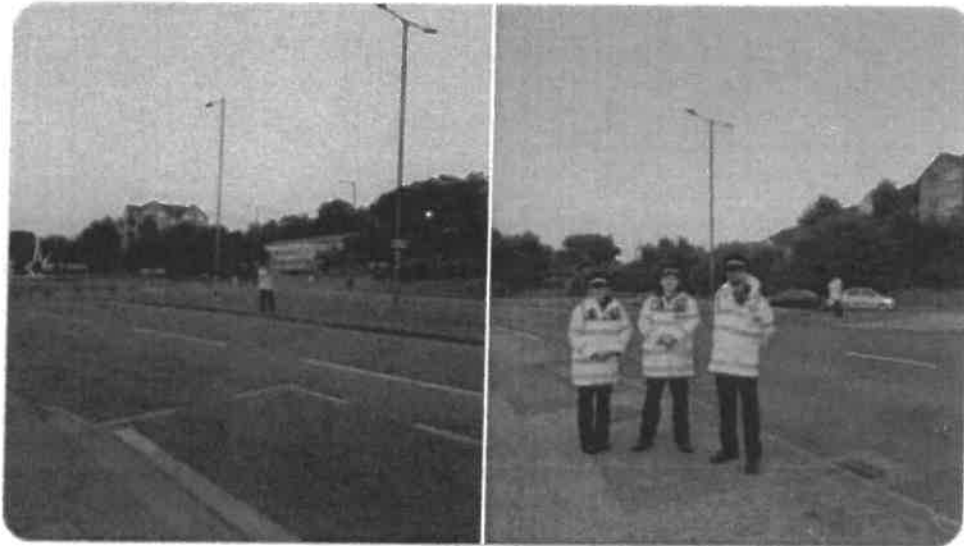

Parish Council monthly update

Kent Police Dartford @KentPoliceDart · Jun 11 ...

The Special Constabulary have been carrying out speed check's on Crossways Boulevard this evening on a joint operation with the regulars. 14 drivers have now been reported for speeding today. This is part of this weekends operation to deter Anti Social use of vehicles in Dartford

<https://webstormkent.netr.ecis.police.uk/WebSTORMNet/Callv2.aspx?IsrNo=KP-20220701-0260&Source=ACTCALLS>

**Kent
Police**

For more information about policing in your area, visit www.kent.police.uk

To report a non-urgent crime online, visit www.kent.police.uk/contactus