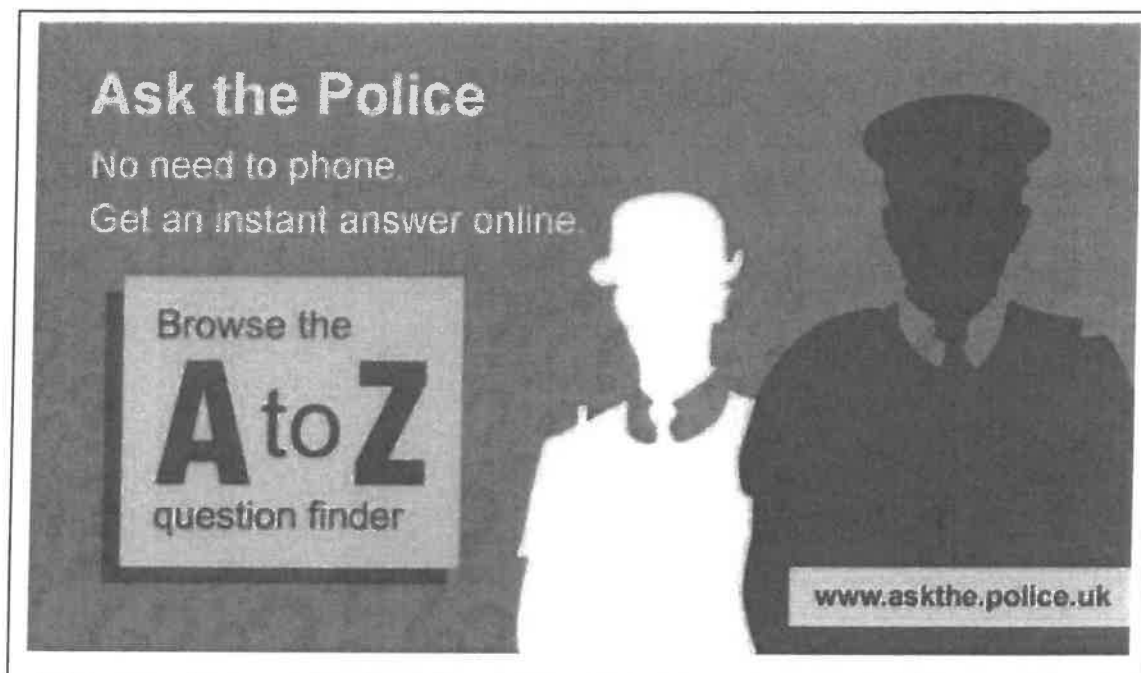

Parish Council monthly update

Kent Police Dartford @KentPoliceDart · Jul 7

...

A driver who was stopped in Greenhithe has been arrested and charged for driving whilst disqualified, driving without insurance and failing to stop.

He's now been booked for a court date tomorrow.

#IDMHaveDoneItAgain #Remand #DriveSafe TM