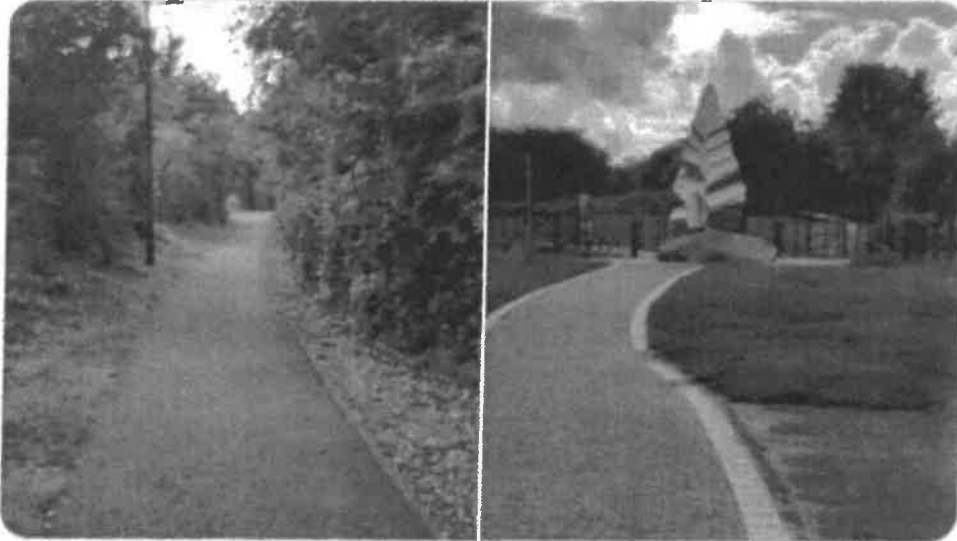

PCSO Mitchell has just walked the footpath from the Heritage Park to Knockhall Road #KeepingDartfordSafe AM

Kent Police Dartford @KentPoliceDart · Jun 9 ...

PCSO Mitchell has been on foot patrol in Greenhithe this afternoon. #CommunityEngagement #KeepingDartfordSafe AM