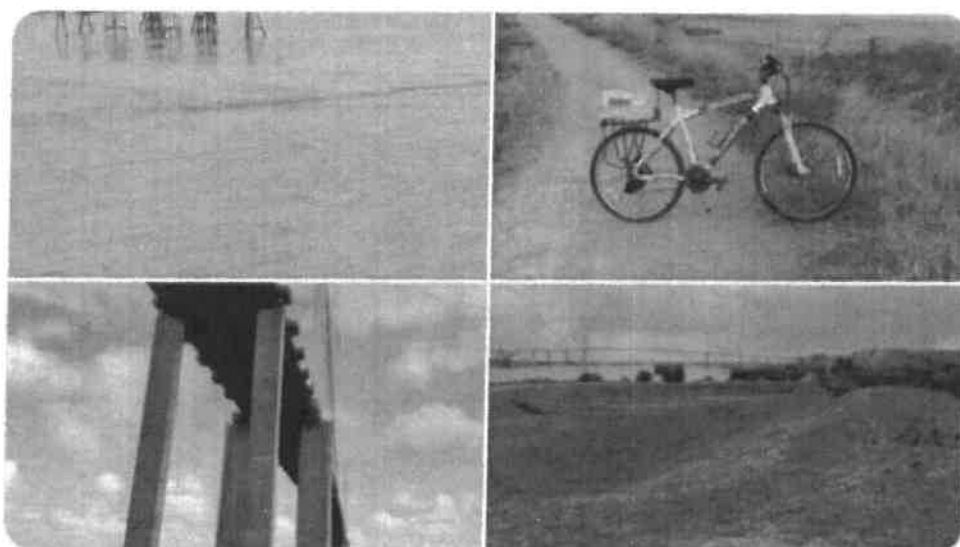

**Kent
Police**

For more information about policing in your area,
visit www.kent.police.uk

To report a non-urgent crime online, visit
www.kent.police.uk/contactus