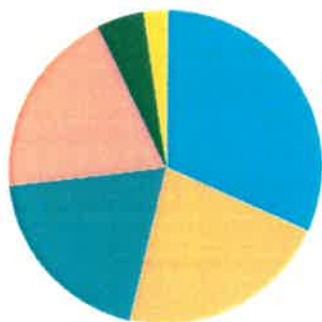

Crime levels overview

Month	Total	Percentage
Jun 2020	62	9.4%
Jul 2020	52	7.9%
Aug 2020	60	9.1%
Sep 2020	45	6.8%
Oct 2020	56	8.5%
Nov 2020	61	9.2%
Dec 2020	40	6.1%
Jan 2021	39	5.9%
Feb 2021	67	10.2%
Mar 2021	71	10.8%
Apr 2021	66	10%
May 2021	41	6.2%

Crimes by outcomes

for the latest month (May 2021)

Latest month

- Other
- Unable to prosecute suspect
- Investigation complete; no suspect identified
- Under investigation