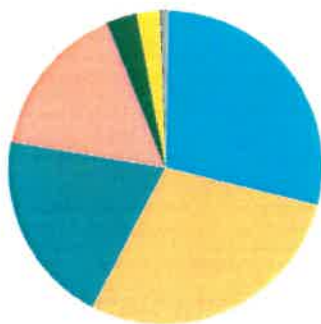

Crime levels overview

Month	Total	Percentage
Jun 2020	119	8.4%
Jul 2020	158	11.1%
Aug 2020	107	7.5%
Sep 2020	126	8.8%
Oct 2020	115	8.1%
Nov 2020	91	6.4%
Dec 2020	95	6.7%
Jan 2021	98	6.9%
Feb 2021	105	7.4%
Mar 2021	159	11.2%
Apr 2021	126	8.8%
May 2021	125	8.8%

Crimes by outcomes

for the latest month (May 2021)

Latest month

- Under investigation
- Unable to prosecute suspect
- Investigation complete; no suspect identified
- Other