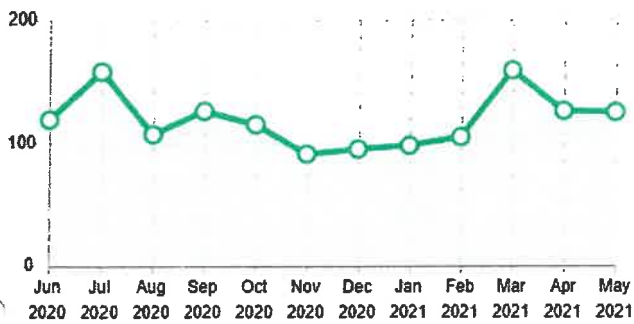

To report a non-urgent crime online, visit www.kent.police.uk/contactus

CSC 14/7/21

Dartford - Swanscombe

[View area boundary](#) [Search another area](#)

Explore statistics

Crime levels overview

for the last 12 months (from Jun 2020 to May 2021)

Last 12 months

Crime per Month

[View as a list](#)

Crime levels overview

Month	Total	Percentage
Jun 2020	119	8.4%
Jul 2020	158	11.1%
Aug 2020	107	7.5%
Sep 2020	126	8.8%
Oct 2020	115	8.1%
Nov 2020	91	6.4%
Dec 2020	95	6.7%
Jan 2021	98	6.9%
Feb 2021	105	7.4%
Mar 2021	159	11.2%
Apr 2021	126	8.8%
May 2021	125	8.8%