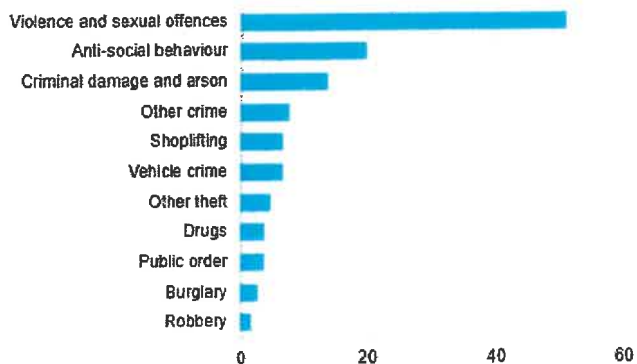

Crime types description

for the latest month (May 2021)

Latest month

[View as a list](#) ▼

Crime types description

Type	Total	Percentage
Anti-social behaviour	20	16%
Burglary	3	2.4%
Criminal damage and arson	14	11.2%
Drugs	4	3.2%
Other theft	5	4%
Public order	4	3.2%
Robbery	2	1.6%
Shoplifting	7	5.6%
Vehicle crime	7	5.6%
Violence and sexual offences	51	40.8%
Other crime	8	6.4%