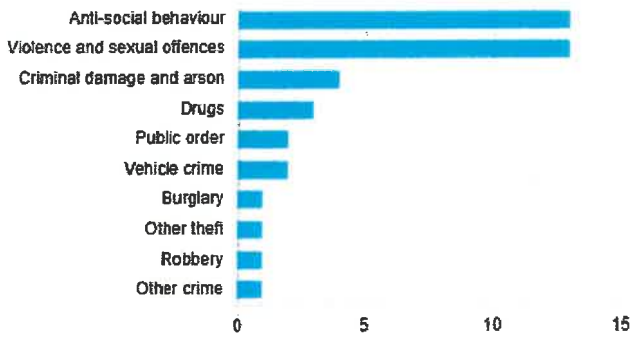

Crime types description

for the latest month (May 2021)

[Latest month](#)

[View as a list](#) ▼

Crime types description

Type	Total	Percentage
Anti-social behaviour	13	31.7%
Burglary	1	2.4%
Criminal damage and arson	4	9.8%
Drugs	3	7.3%
Other theft	1	2.4%
Public order	2	4.9%
Robbery	1	2.4%
Vehicle crime	2	4.9%
Violence and sexual offences	13	31.7%
Other crime	1	2.4%