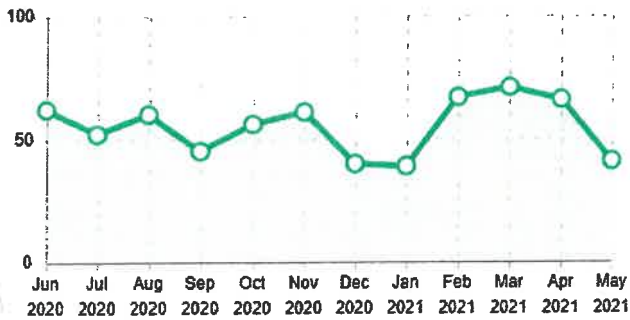

Dartford - Greenhithe

[View area boundary](#) [Search another area](#)

Explore statistics

Crime levels overview

for the last 12 months (from Jun 2020 to May 2021)

Last 12 months

Crime per Month

[View as a list](#)

Crime levels overview

Month	Total	Percentage
Jun 2020	62	9.4%
Jul 2020	52	7.9%
Aug 2020	60	9.1%
Sep 2020	45	6.8%
Oct 2020	56	8.5%
Nov 2020	61	9.2%
Dec 2020	40	6.1%
Jan 2021	39	5.9%
Feb 2021	67	10.2%
Mar 2021	71	10.8%
Apr 2021	66	10%
May 2021	41	6.2%