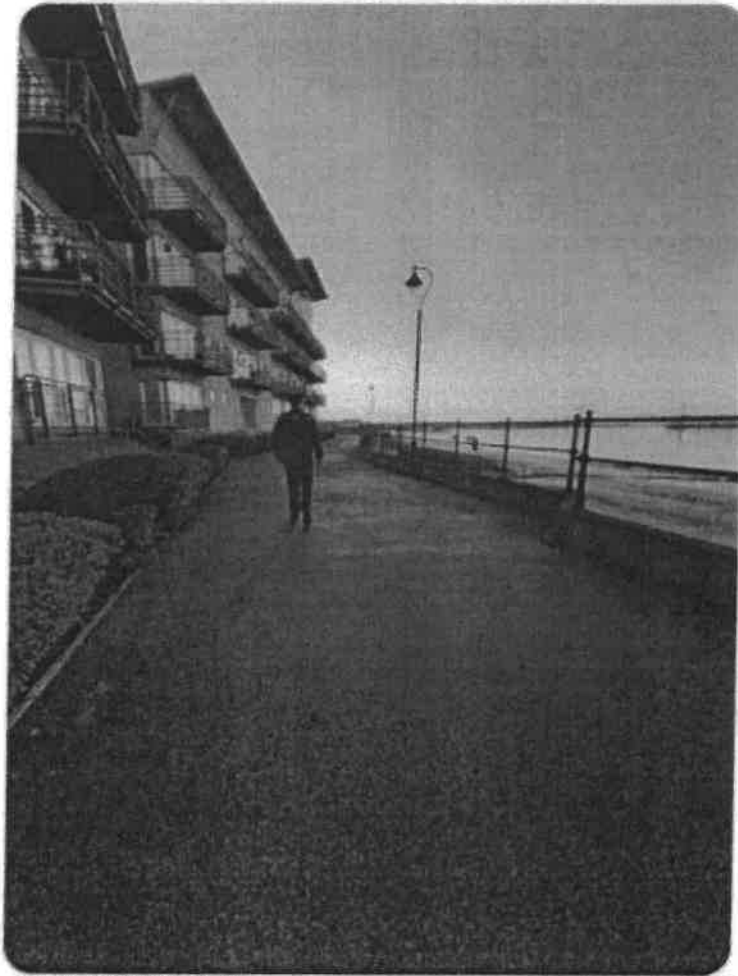

Parish Council monthly update

Kent Police Dartford @KentPoliceDart - Jan 13

PCSO Lewis and Digby-Baker are out on foot patrol in Ingress Park, Greenhithe. Stop and say when you can. #KentPolice#SayHi#StaySafe
TDB

**Kent
Police**

For more information about policing in your area,
visit www.kent.police.uk

To report a non-urgent crime online, visit
www.kent.police.uk/contactus