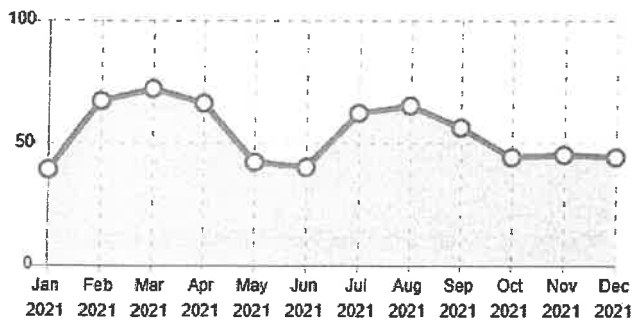

Crime levels overview

Crime for last year

Crime per Month

View as a list

Crime levels overview

Month	Total	Percentage
Jan 2021	39	6.1%
Feb 2021	67	10.4%
Mar 2021	72	11.2%
Apr 2021	66	10.3%
May 2021	42	6.5%
Jun 2021	40	6.2%
Jul 2021	62	9.7%
Aug 2021	65	10.1%
Sep 2021	56	8.7%
Oct 2021	44	6.9%
Nov 2021	45	7%
Dec 2021	44	6.9%