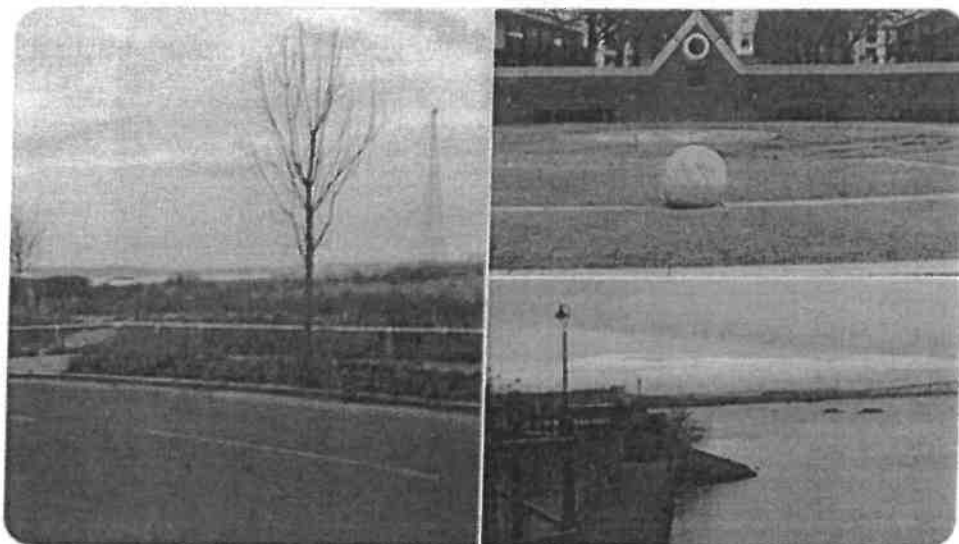

Parish Council monthly update

Kent Police Dartford @KentPoliceDart · Dec 22, 2021 ...

PCSO Mitchell has been on foot patrol in Ingress Park on his way to Greenhithe Station. AM #StaySafe #KeepingDartfordSafe

**Kent
Police**

For more information about policing in your area, visit www.kent.police.uk

To report a non-urgent crime online, visit www.kent.police.uk/contactus