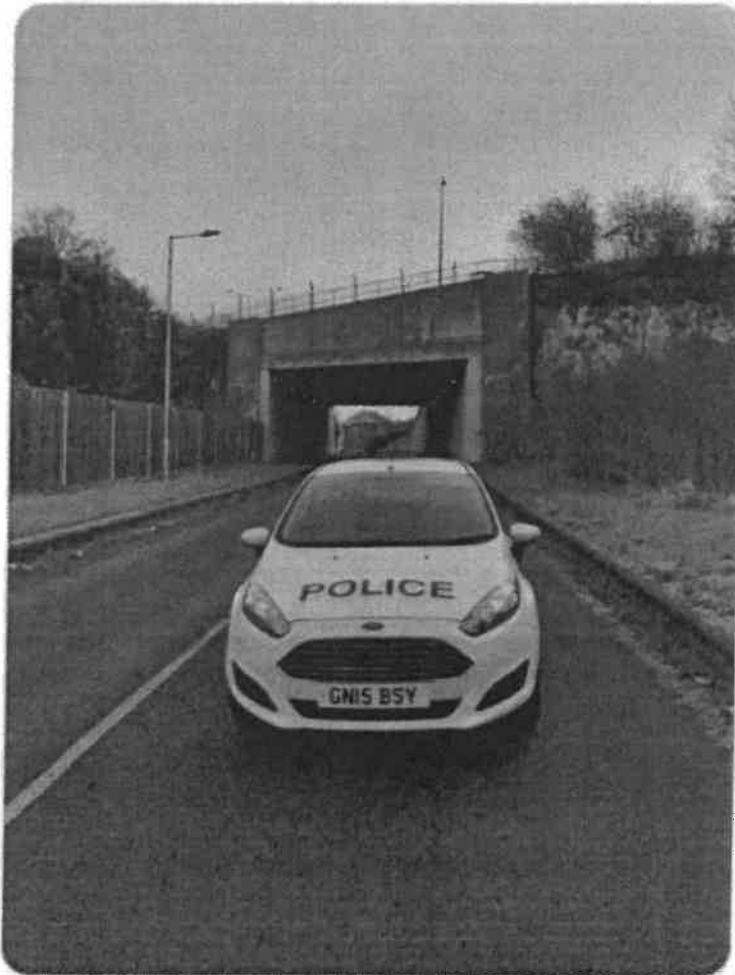

Parish Council monthly update

Kent Police Dartford @KentPoliceDart · Jan 28 ...

PCSO Digby-Baker and PCSO Smith has been on high visibility patrol of the bus lane from Ingress Park to Greenhithe station, looking for ASB and anyone using the bus lane as a shortcut. #KentPolice #StaySafe #ASBDeterant

**Kent
Police**

For more information about policing in your area, visit www.kent.police.uk

To report a non-urgent crime online, visit www.kent.police.uk/contactus