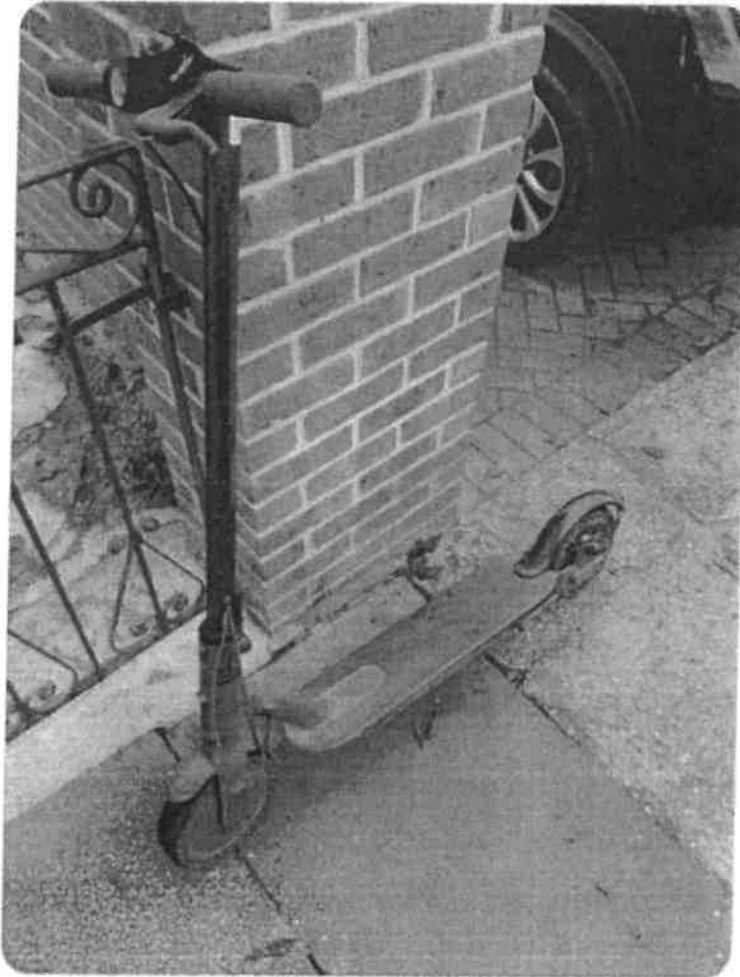

Parish Council monthly update

Kent Police Dartford @KentPoliceDart · Nov 12

...

Dartford CSU have teamed up today with LPT in order to tackle E-Scooter's being ridden in Dartford where they shouldn't be. #KeepingDartfordSafe #CrimePrevention #TeamWork #Seized ^DR

**Kent
Police**

For more information about policing in your area, visit www.kent.police.uk

To report a non-urgent crime online, visit www.kent.police.uk/contactus