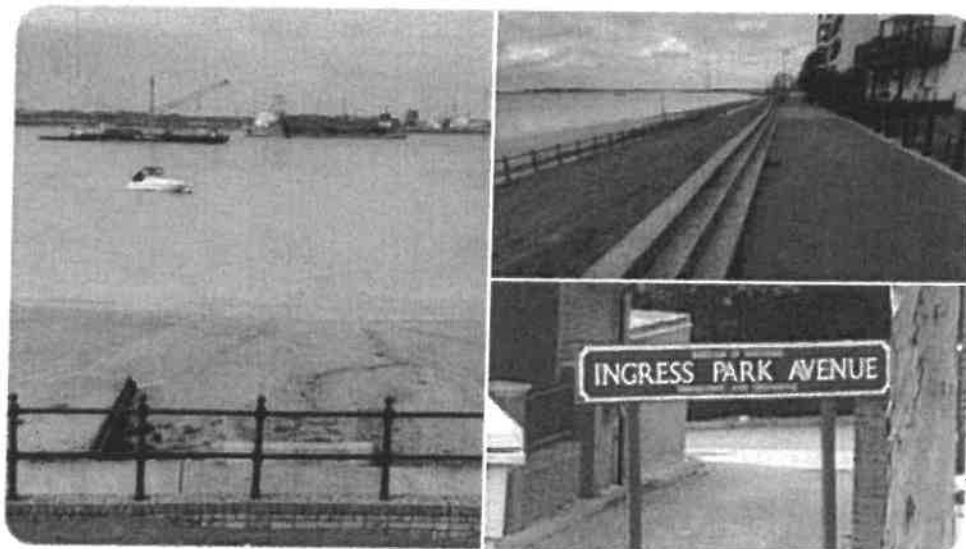

**Kent Police Dartford @KentPoliceDart · Oct 3** ...

PCSO Mitchell has walked from Swanscombe to Ingress Park via Knockhall this afternoon #FootPatrol #CommunityEngagement AM

**Kent  
Police**

For more information about policing in your area, visit [www.kent.police.uk](http://www.kent.police.uk)