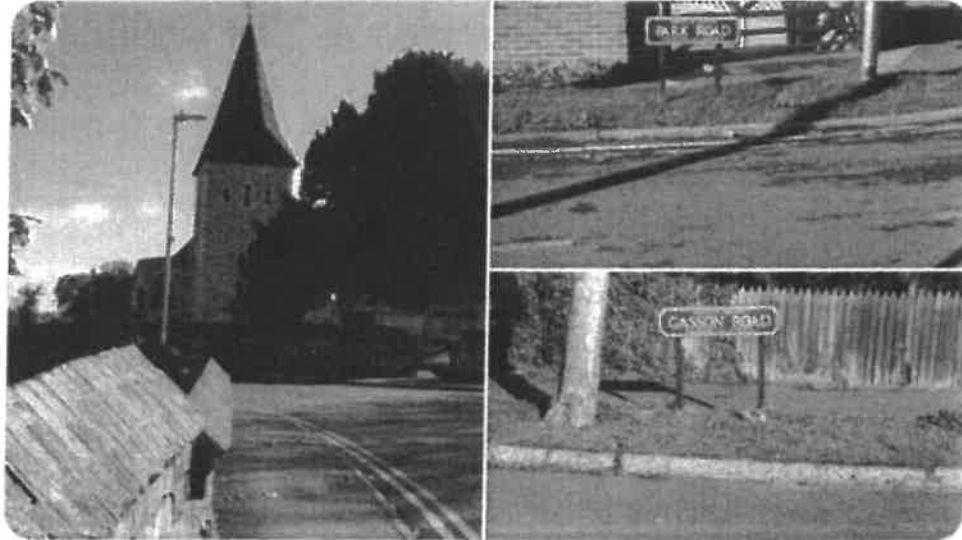

Parish Council monthly update

Kent Police Dartford @KentPoliceDart · Oct 24 ...

PCSO Mitchell is out on foot patrol in Swanscombe this morning. Say hi if you see him. AM #FootPatrol #CommunityEngagement

**Kent
Police**

For more information about policing in your area,
visit www.kent.police.uk

To report a non-urgent crime online, visit
www.kent.police.uk/contactus