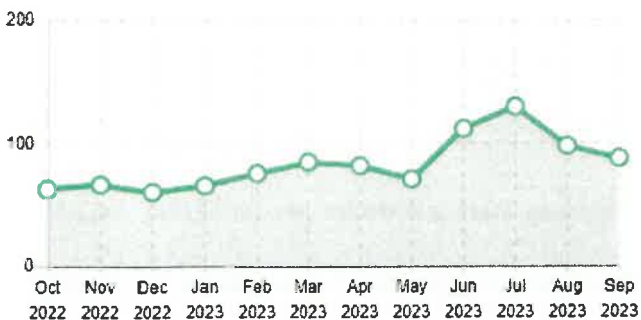

Top reported crimes

Most commonly reported crimes during Sep 2023

Violence and sexual offences 32

Anti-social behaviour 20

Criminal damage and arson 13

Other theft 5

[Get crime prevention advice](#)

Crime levels overview

Crime for last year

Crime per Month

[View as a list](#)

Crime levels overview

Month	Total	Percentage
Oct 2022	63	6.4%
Nov 2022	66	6.7%
Dec 2022	60	6.1%
Jan 2023	65	6.6%
Feb 2023	75	7.6%
Mar 2023	84	8.5%
Apr 2023	81	8.2%
May 2023	70	7.1%
Jun 2023	111	11.2%
Jul 2023	129	13.1%
Aug 2023	97	9.8%
Sep 2023	87	8.8%