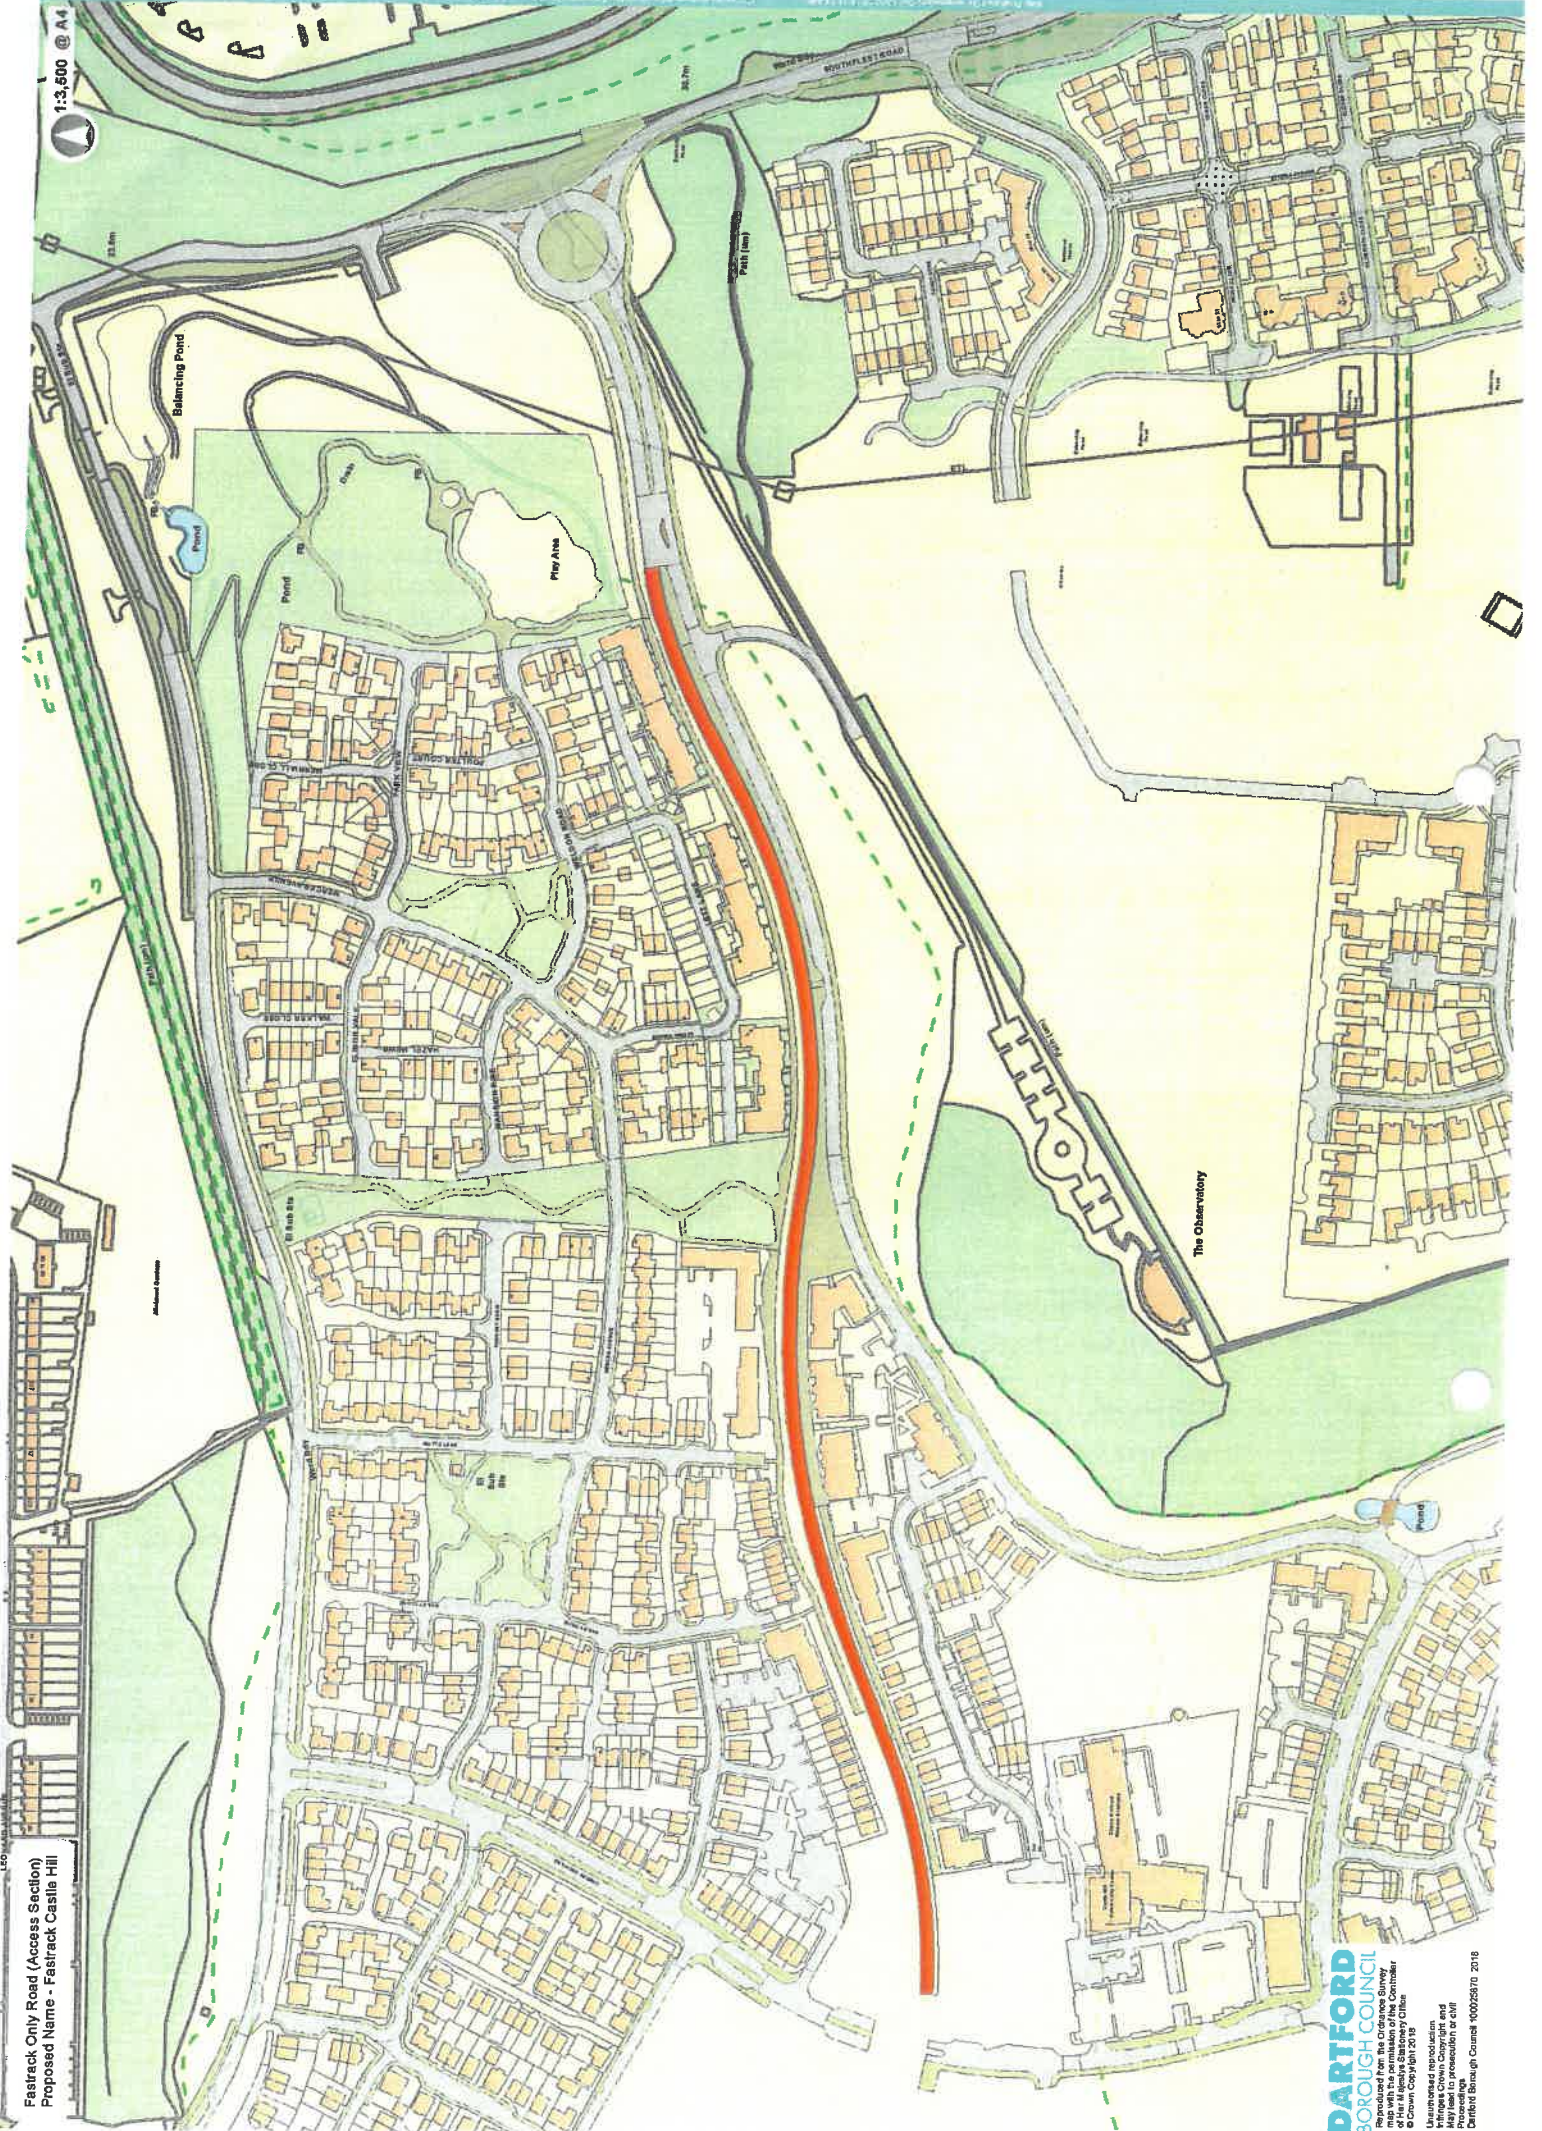

LEO Maps Ltd. 2018
Fastrack Only Road (Access Section)
Proposed Name - Fastrack Castle Hill

DARTFORD
BOROUGH COUNCIL
Reproduced from the Ordnance Survey
Map of Great Britain, 1:25,000, 1:50,000
© Crown Copyright 2019
Unauthorized reproduction
of this map is a criminal offence
under the Copyright, Designs and
Patents Act 1988
Dartford Borough Council 100029370 2018