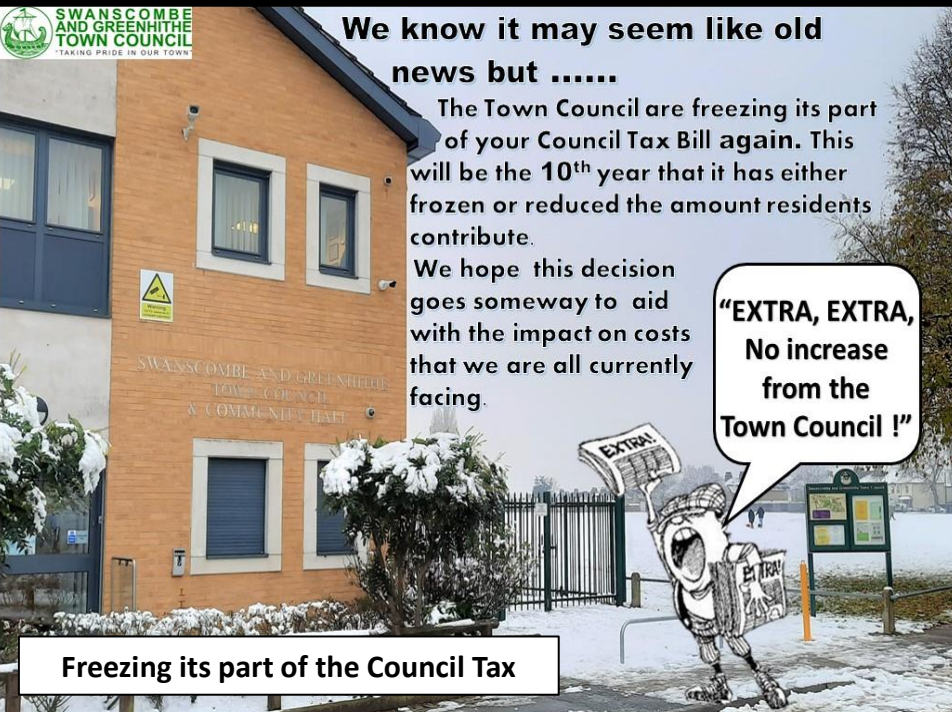

2022 – 23 ANNUAL REPORT

**SWANSCOMBE
AND GREENHITHE
TOWN COUNCIL**
"TAKING PRIDE IN OUR TOWN"

OPEN SPACES

Replaced existing play equipment

Installed new play equipment

Planted over 20 new trees

Added over 300 metres of new hedging

Spreading colour with hanging baskets

Financial support to community groups

We know it may seem like old news but

The Town Council are freezing its part of your Council Tax Bill again. This will be the 10th year that it has either frozen or reduced the amount residents contribute.

We hope this decision goes some way to aid with the impact on costs that we are all currently facing.

"EXTRA, EXTRA, No increase from the Town Council !"

Freezing its part of the Council Tax

Lighting up x 2 High Streets for Christmas