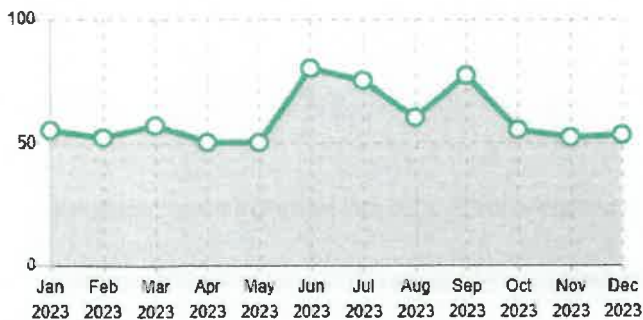

Violence and sexual offences 25

Shoplifting 6

Anti-social behaviour 3

Criminal damage and arson 3

[Get crime prevention advice](#)

Crime levels overview

Crime for last year

Crime per Month

[View as a list](#)

Crime levels overview

Month	Total	Percentage
Jan 2023	55	7.7%
Feb 2023	52	7.3%
Mar 2023	57	8%
Apr 2023	50	7%
May 2023	50	7%
Jun 2023	80	11.2%
Jul 2023	75	10.5%
Aug 2023	60	8.4%
Sep 2023	77	10.8%
Oct 2023	55	7.7%
Nov 2023	52	7.3%
Dec 2023	53	7.4%