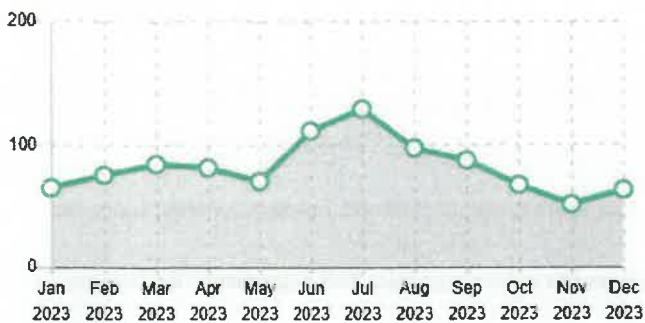

Overview

Top reported crimes

Most commonly reported crimes during Dec 2023

Violence and sexual offences 31

Criminal damage and arson 10

Other crime 6

Anti-social behaviour 4

[Get crime prevention advice](#)

Crime levels overview

Crime for last year

Crime per Month

[View as a list](#)

Crime levels overview

Month	Total	Percentage
Jan 2023	65	6.6%
Feb 2023	75	7.7%
Mar 2023	84	8.6%
Apr 2023	81	8.3%
May 2023	70	7.1%
Jun 2023	111	11.3%
Jul 2023	129	13.2%
Aug 2023	97	9.9%
Sep 2023	87	8.9%
Oct 2023	67	6.8%
Nov 2023	51	5.2%
Dec 2023	63	6.4%