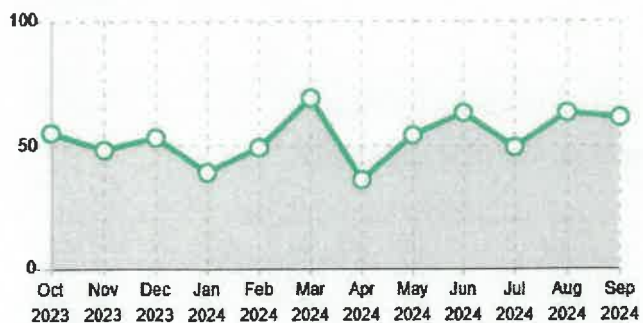

Sorry, there was a technical problem. Please try again.

POLICE.UK

Greenhithe and Knockhall

[View area boundary](#)

[Search another area](#)

Overview

Top reported crimes

Most commonly reported crimes during Sep 2024

Violence and sexual offences 25

Vehicle crime 7

Anti-social behaviour 6

Burglary 4

[Get crime prevention advice](#)

Crime levels overview

Crime for last year

Crime per Month

[View as a list](#)

Crime levels overview

Month	Total	Percentage
Oct 2023	55	8.6%
Nov 2023	48	7.5%
Dec 2023	53	8.3%
Jan 2024	39	6.1%
Feb 2024	49	7.7%
Mar 2024	69	10.8%
Apr 2024	36	5.6%
May 2024	54	8.5%
Jun 2024	63	9.9%
Jul 2024	49	7.7%
Aug 2024	63	9.9%
Sep 2024	61	9.5%