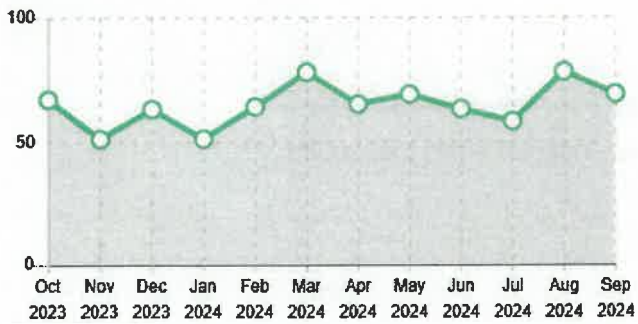

Violence and sexual offences 23

Anti-social behaviour 11

Criminal damage and arson 11

Vehicle crime 8

[Get crime prevention advice](#)

Crime levels overview

Crime for last year

Crime per Month

[View as a list](#)

Crime levels overview

Month	Total	Percentage
Oct 2023	67	8.6%
Nov 2023	51	6.6%
Dec 2023	63	8.1%
Jan 2024	51	6.6%
Feb 2024	64	8.2%
Mar 2024	78	10.1%
Apr 2024	65	8.4%
May 2024	69	8.9%
Jun 2024	63	8.1%
Jul 2024	58	7.5%
Aug 2024	78	10.1%
Sep 2024	69	8.9%