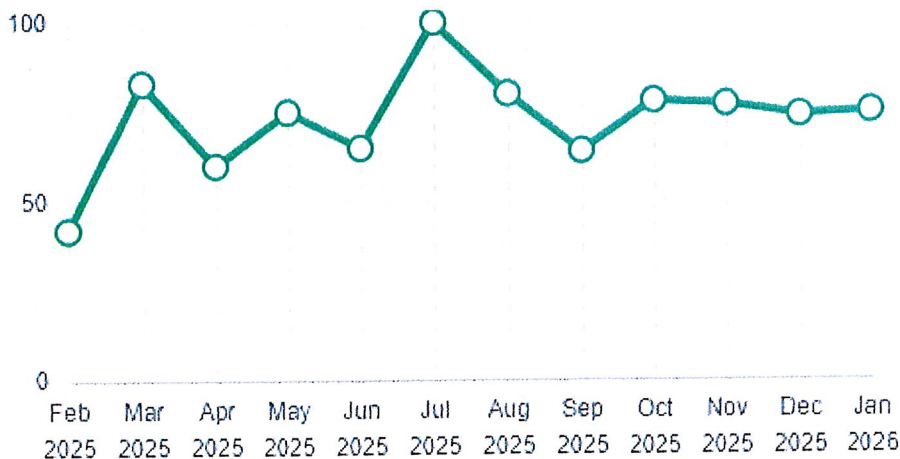

CSC 8/4/26

Swanscombe

[View area boundary](#)

[Search another area](#)

Overview

Top reported crimes

Most commonly reported crimes during Jan 2026

Violence and sexual offences 22

Criminal damage and arson 16

Anti-social behaviour 11

Other theft 6

[Get crime prevention advice](#)

Crime levels overview

Crime for last year

Crime per Month